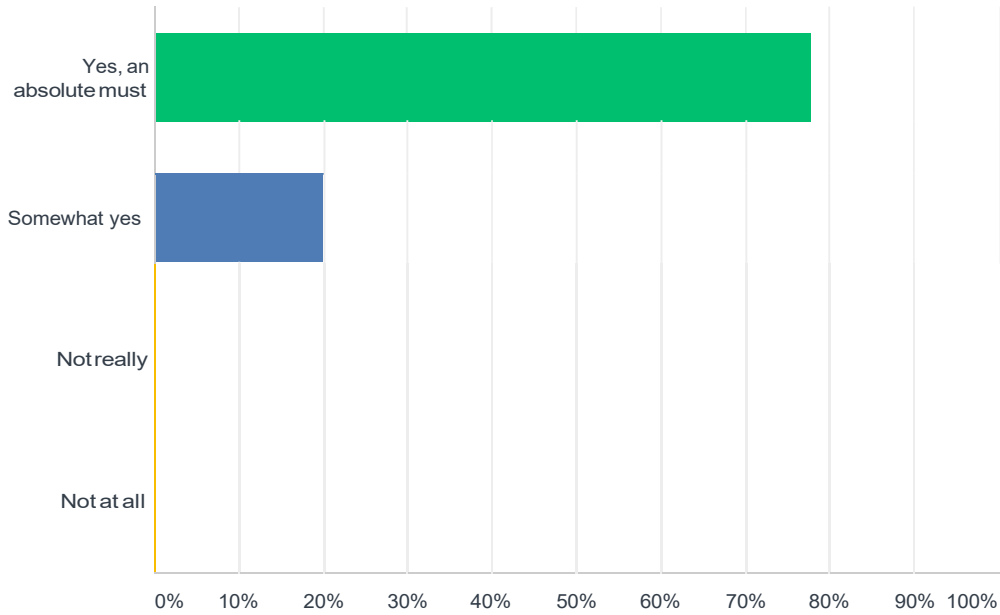

Answered: 3,423 Skipped: 0

ANSWER CHOICES	RESPONSES
Yes	97.93% 3,352
No	2.07% 71
TOTAL	3,423

Q4 Do you think your local council / authority could do more to support biodiversity?

Answered: 3,423 Skipped: 0