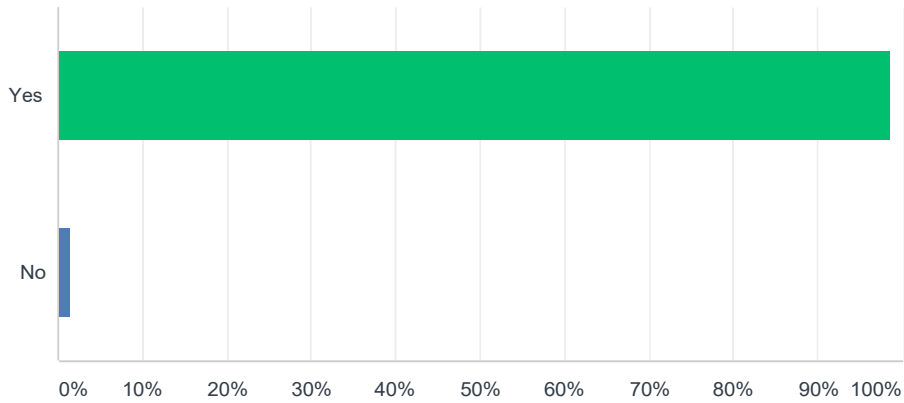

Q2 Do you think your local council / authority should be sowing more wildflowers?

Answered: 3,423 Skipped: 0

ANSWER CHOICES	RESPONSES	
Yes	98.45%	3,370
No	1.55%	53
TOTAL		3,423