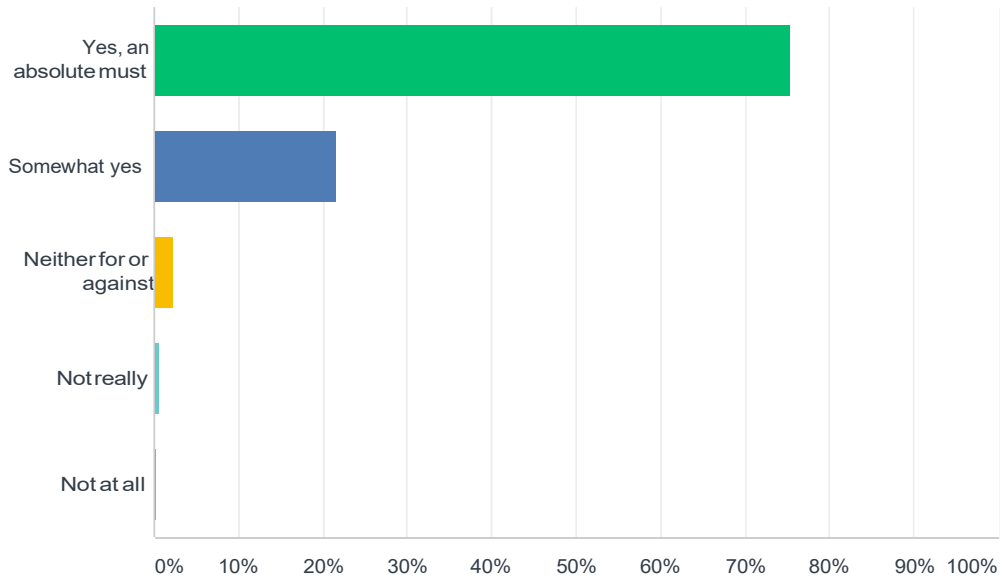

Q5 Do you think verges, roadsides, roundabouts and wastegrounds should be made into wildflower meadows?

Answered: 3,423 Skipped: 0

ANSWER CHOICES	RESPONSES	
Yes, an absolute must	75.37%	2,580
Somewhat yes	21.65%	741
Neither for or against	2.22%	76
Not really	0.58%	20
Not at all	0.18%	6
TOTAL		3,423