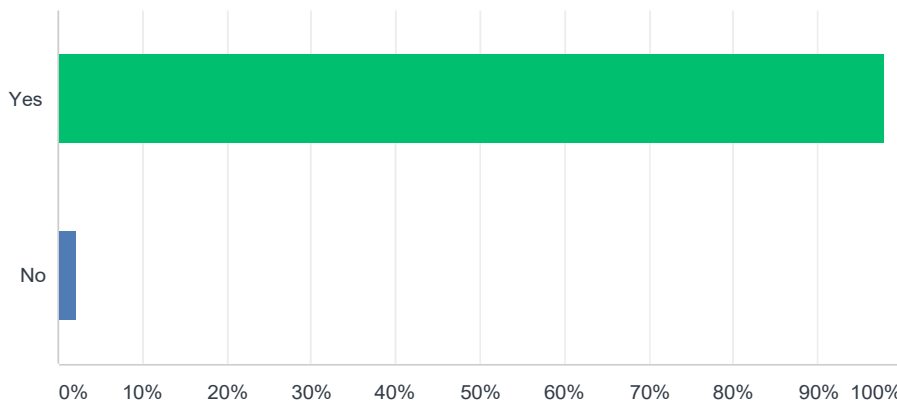

Q3 Using wildflowers, Rotherham Borough Council said its efforts had saved an estimated £23,000 a year in mowing costs, should your local council / authority do something similar?

Answered: 3,423 Skipped: 0

ANSWER CHOICES	RESPONSES
Yes	97.93% 3,352
No	2.07% 71
TOTAL	3,423