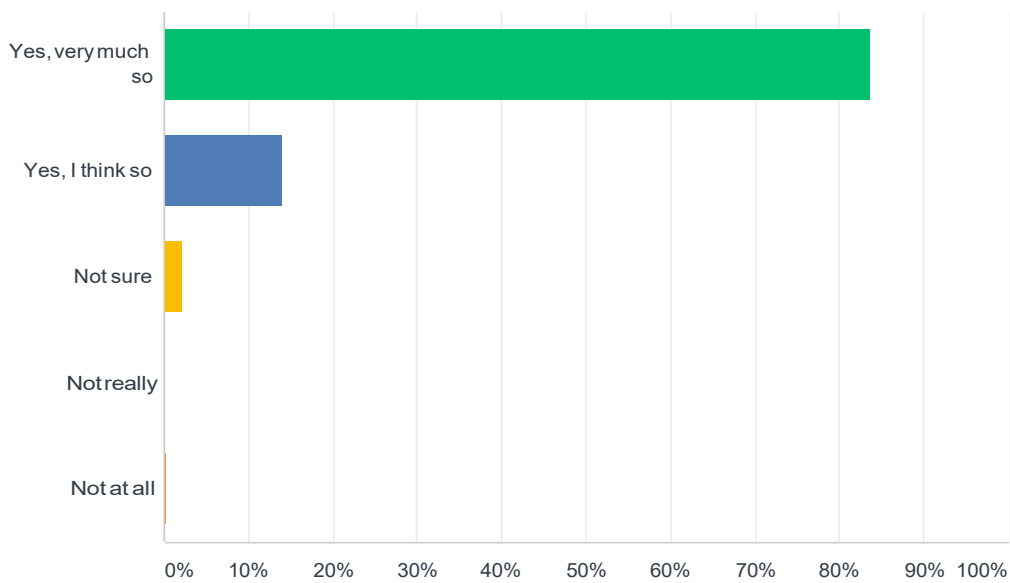

Detailed Findings:

Our Survey Contained 5 Questions which, along with the responses, are as follows:

Q1 Do you think having wildflowers in your garden benefits local wildlife?

Answered: 3,423 Skipped: 0

ANSWER CHOICES	RESPONSES
Yes, very much so	83.79% 2,868
Yes, I think so	13.96% 478
Not sure	2.07% 71
Not really	0.06% 2
Not at all	0.12% 4
TOTAL	3,423